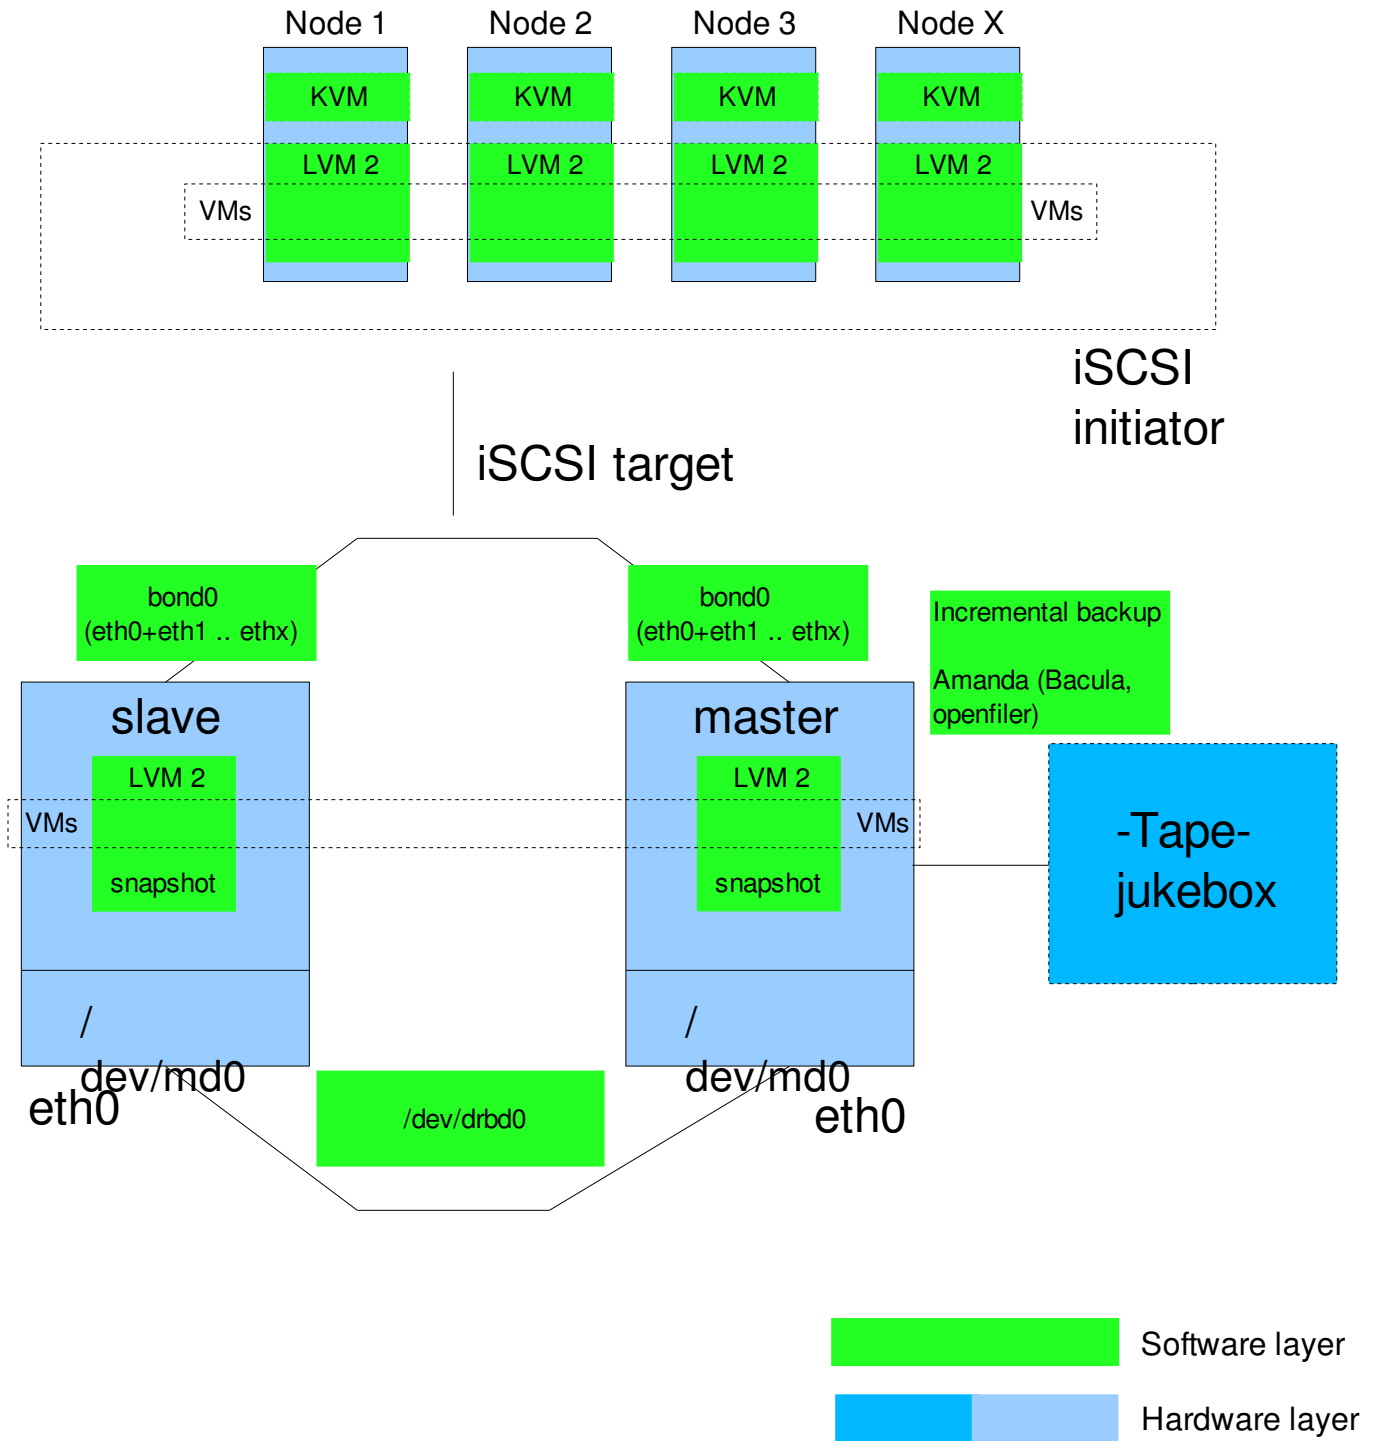

Distributed Replicated Block Device (DRBD) – network RAID 1 & Heartbeat (failover cluster)

OPEN SOURCE SAN

Software:

<http://www.linux-ha.org/> - heartbeat

<http://www.drbd.org/> - network clustering

<http://iscsitarget.sourceforge.net/> - iSCSI target

<http://www.open-iscsi.org/> - iSCSI initiator

Tape backup:

<http://www.openfiler.com/> - backup software

<http://www.amanda.org/> - backup software

<http://www.bacula.org/en/> - backup software